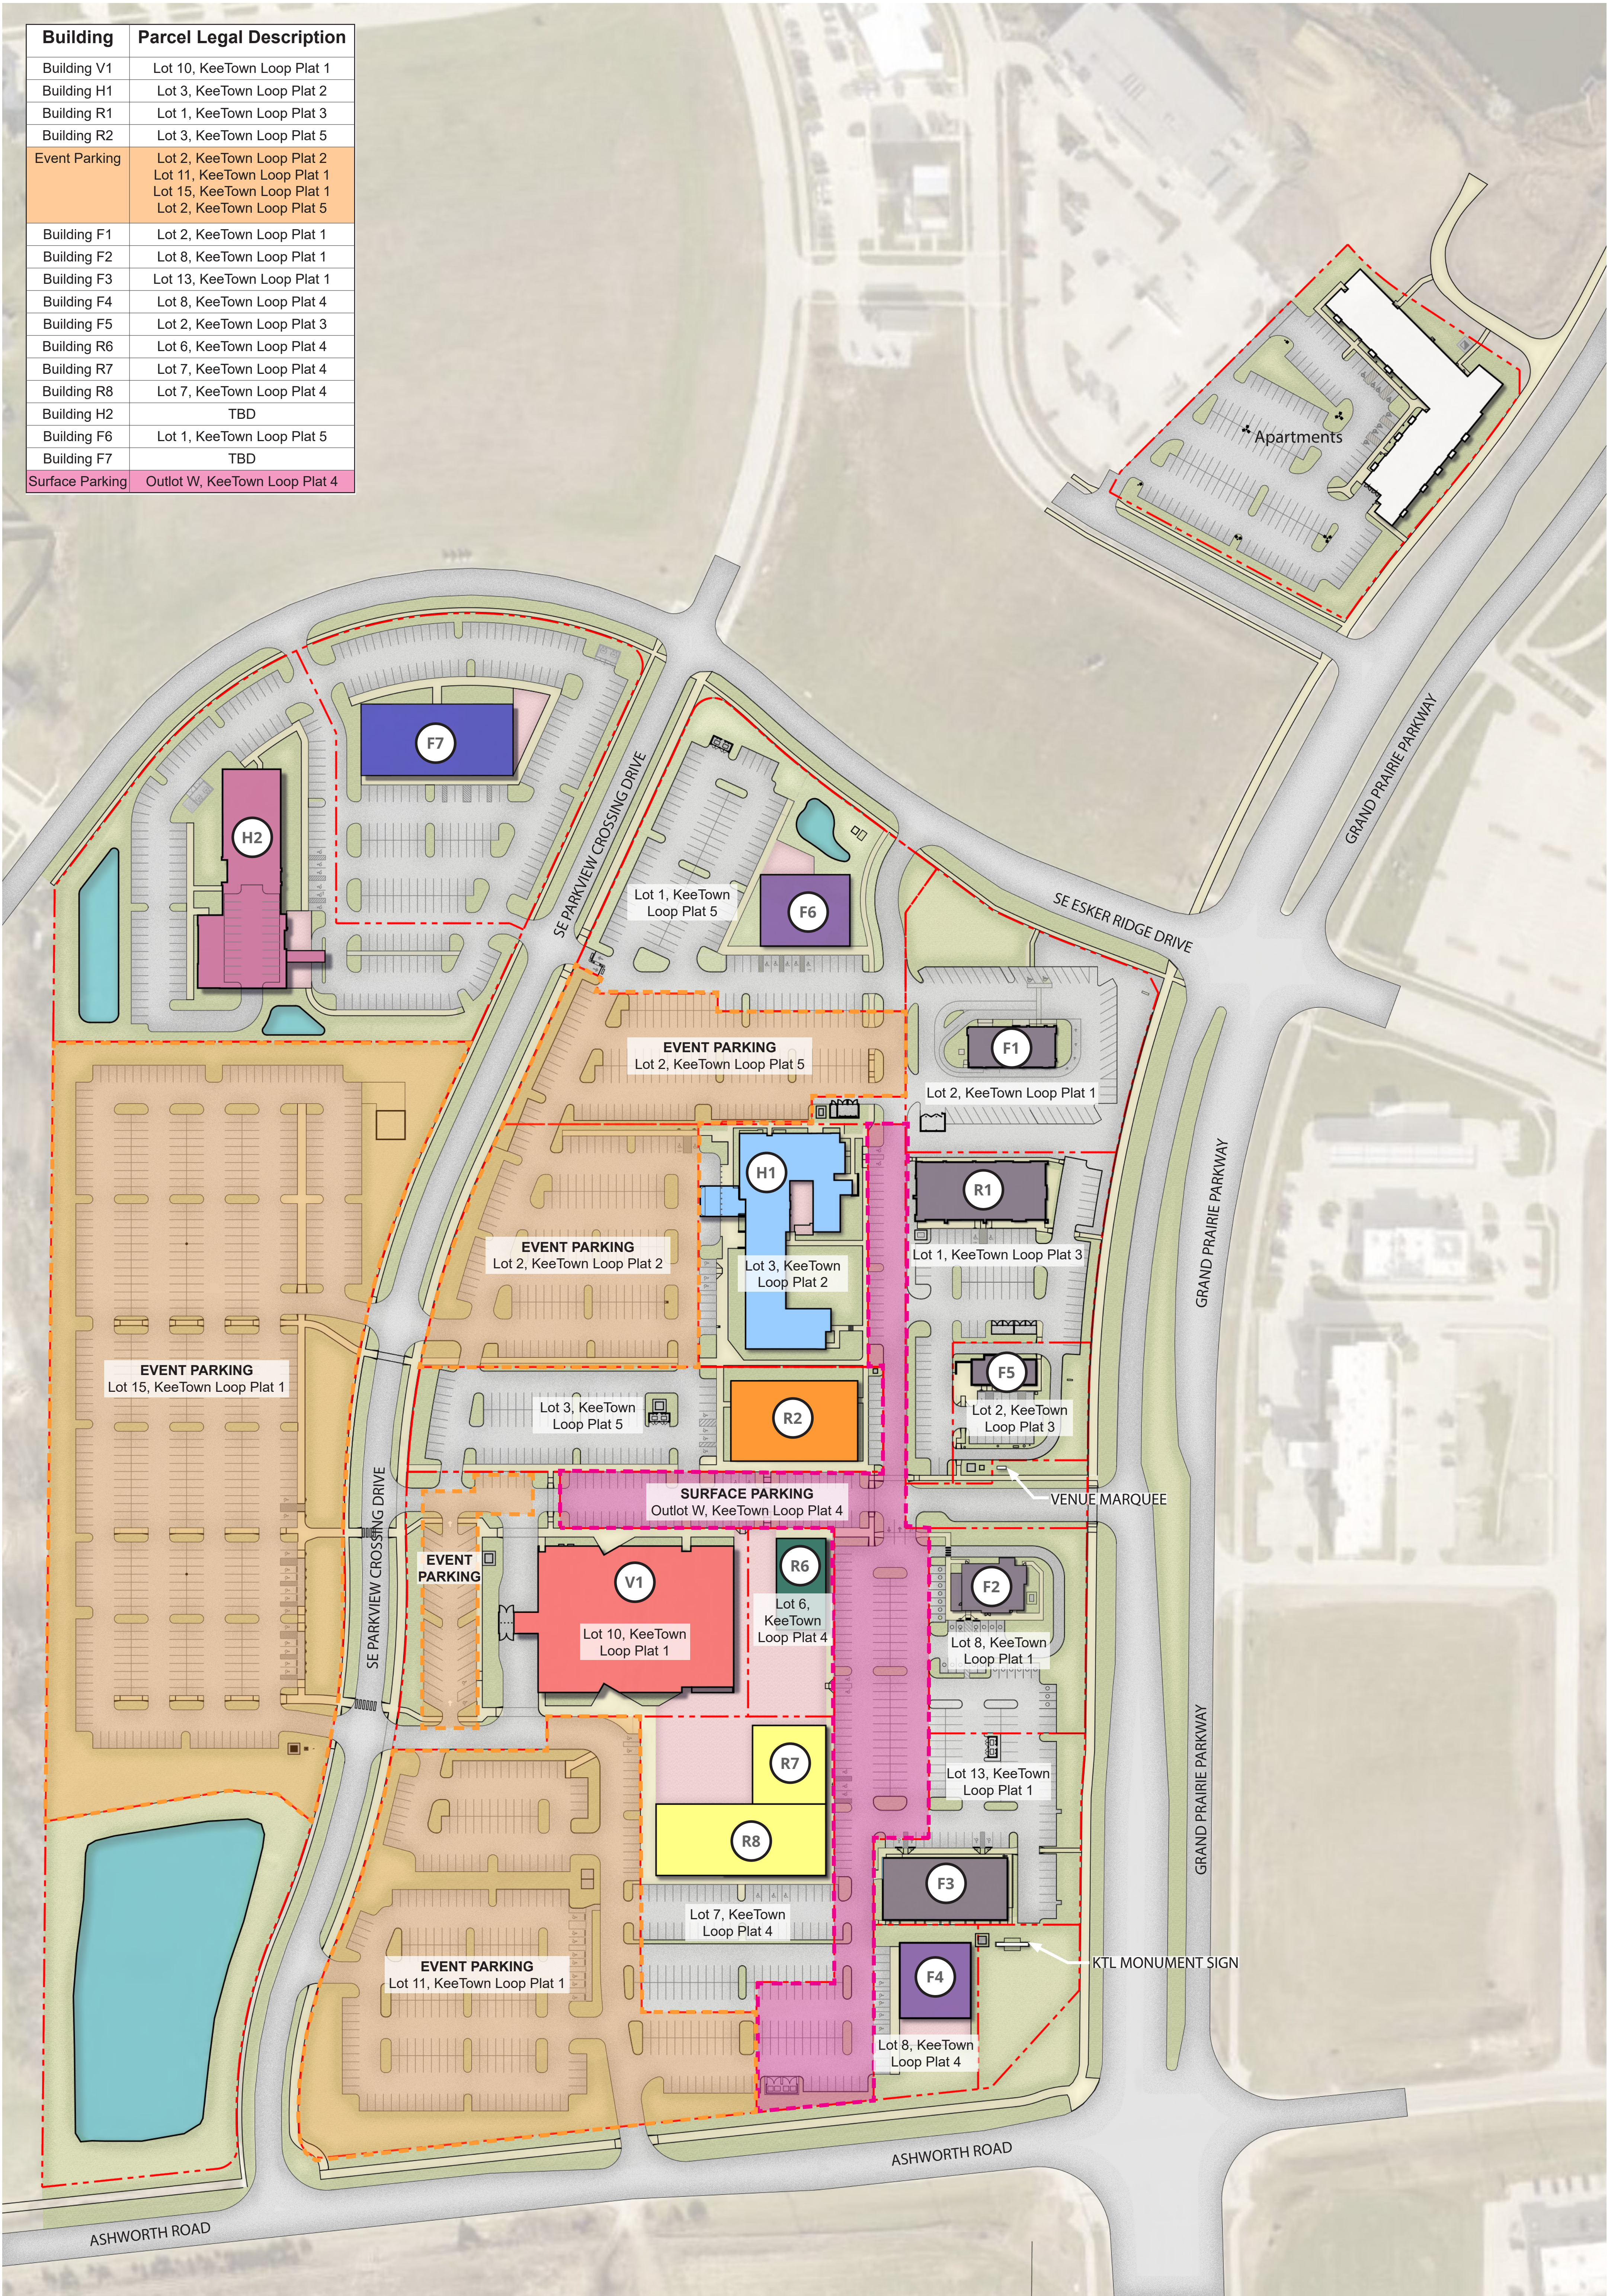

Building	Parcel Legal Description
Building V1	Lot 10, KeeTown Loop Plat 1
Building H1	Lot 3, KeeTown Loop Plat 2
Building R1	Lot 1, KeeTown Loop Plat 3
Building R2	Lot 3, KeeTown Loop Plat 5
Event Parking	Lot 2, KeeTown Loop Plat 2 Lot 11, KeeTown Loop Plat 1 Lot 15, KeeTown Loop Plat 1 Lot 2, KeeTown Loop Plat 5
Building F1	Lot 2, KeeTown Loop Plat 1
Building F2	Lot 8, KeeTown Loop Plat 1
Building F3	Lot 13, KeeTown Loop Plat 1
Building F4	Lot 8, KeeTown Loop Plat 4
Building F5	Lot 2, KeeTown Loop Plat 3
Building R6	Lot 6, KeeTown Loop Plat 4
Building R7	Lot 7, KeeTown Loop Plat 4
Building R8	Lot 7, KeeTown Loop Plat 4
Building H2	TBD
Building F6	Lot 1, KeeTown Loop Plat 5
Building F7	TBD
Surface Parking	Outlot W, KeeTown Loop Plat 4

KEETOWN LOOP OVERALL MAP

Waukee, Iowa

06/28/2024

SCALE: 1"=80'-0" IF PRINTED ON 22X34 SHEET

CONFLUENCE