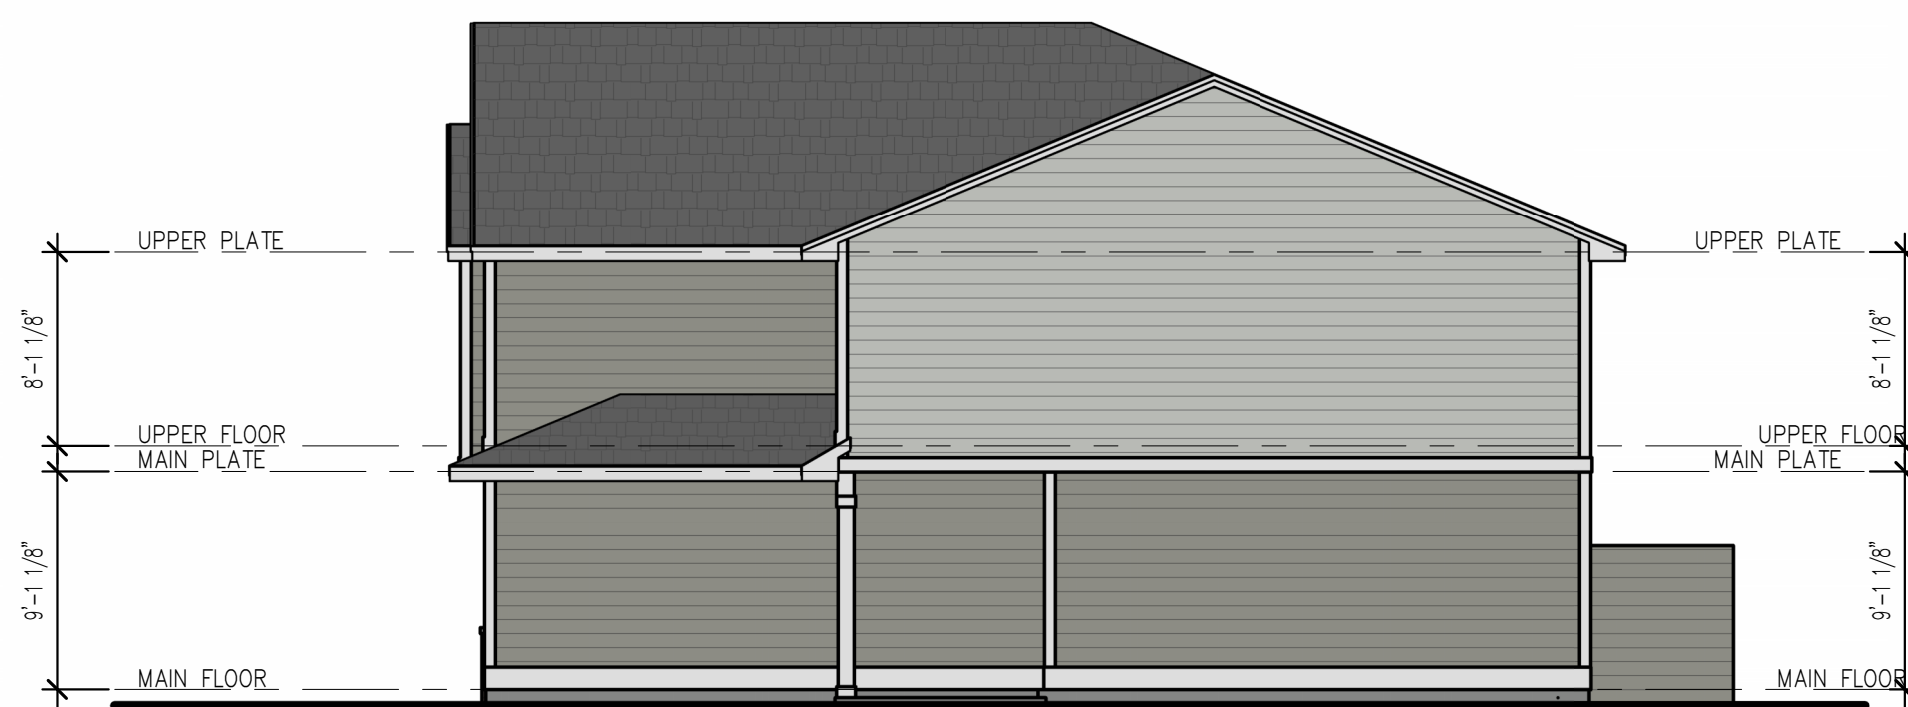

4 REAR ELEVATION – COLOR A
1/8" = 1'-0"

2 RIGHT ELEVATION – COLOR A
1/8" = 1'-0"

COLOR A LEGEND	
	COLOR 1: ROYAL ESTATE FLAGSTONE
	COLOR 2: ROYAL ESTATE STERLING

3 LEFT ELEVATION – COLOR A
1/8" = 1'-0"

1 FRONT ELEVATION – COLOR A
1/4" = 1'-0"

4 REAR ELEVATION – COLOR B
1/8" = 1'-0"

2 RIGHT ELEVATION – COLOR B
1/8" = 1'-0"

COLOR B LEGEND	
	COLOR 1: ROYAL ESTATE HARVARD SLATE
	COLOR 2: ROYAL ESTATE SAND

3 LEFT ELEVATION – COLOR B
1/8" = 1'-0"

1 FRONT ELEVATION – COLOR B
1/4" = 1'-0"