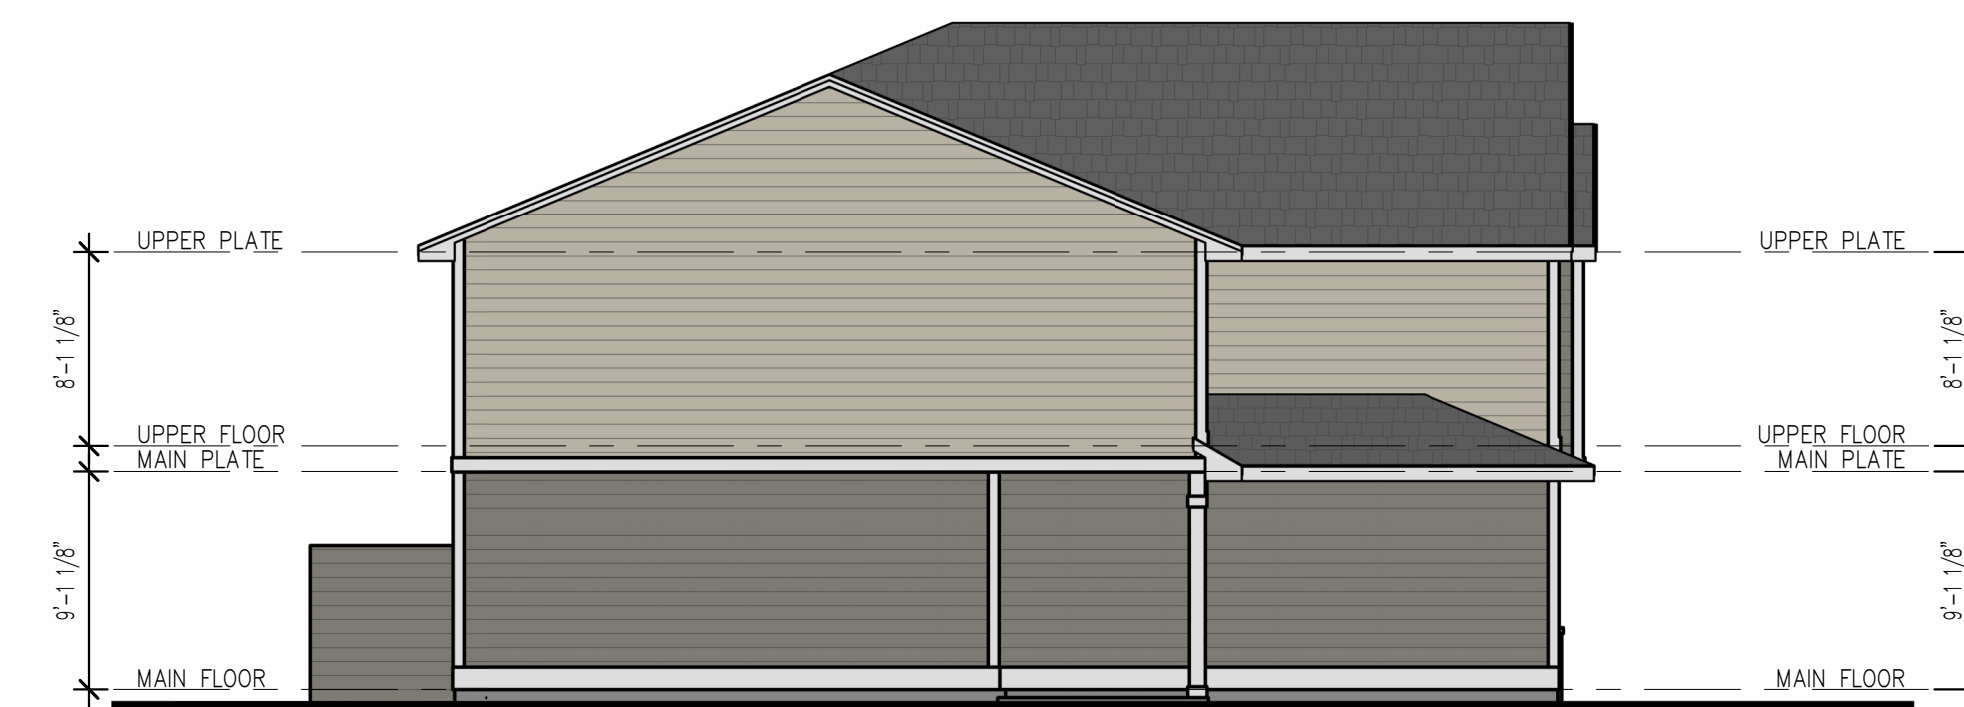

4 REAR ELEVATION – COLOR A
1/8" = 1'-0"

2 RIGHT ELEVATION – COLOR A
1/8" = 1'-0"

COLOR A LEGEND	
	COLOR 1: ROYAL ESTATE FLAGSTONE
	COLOR 2: ROYAL ESTATE STERLING

3 LEFT ELEVATION – COLOR A
1/8" = 1'-0"

1 FRONT ELEVATION – COLOR A
1/4" = 1'-0"

4 REAR ELEVATION – COLOR B
1/8" = 1'-0"

2 RIGHT ELEVATION – COLOR B
1/8" = 1'-0"

COLOR B LEGEND	
	COLOR 1: ROYAL ESTATE HARVARD SLATE
	COLOR 2: ROYAL ESTATE SAND

3 LEFT ELEVATION – COLOR B
1/8" = 1'-0"

1 FRONT ELEVATION – COLOR B
1/4" = 1'-0"