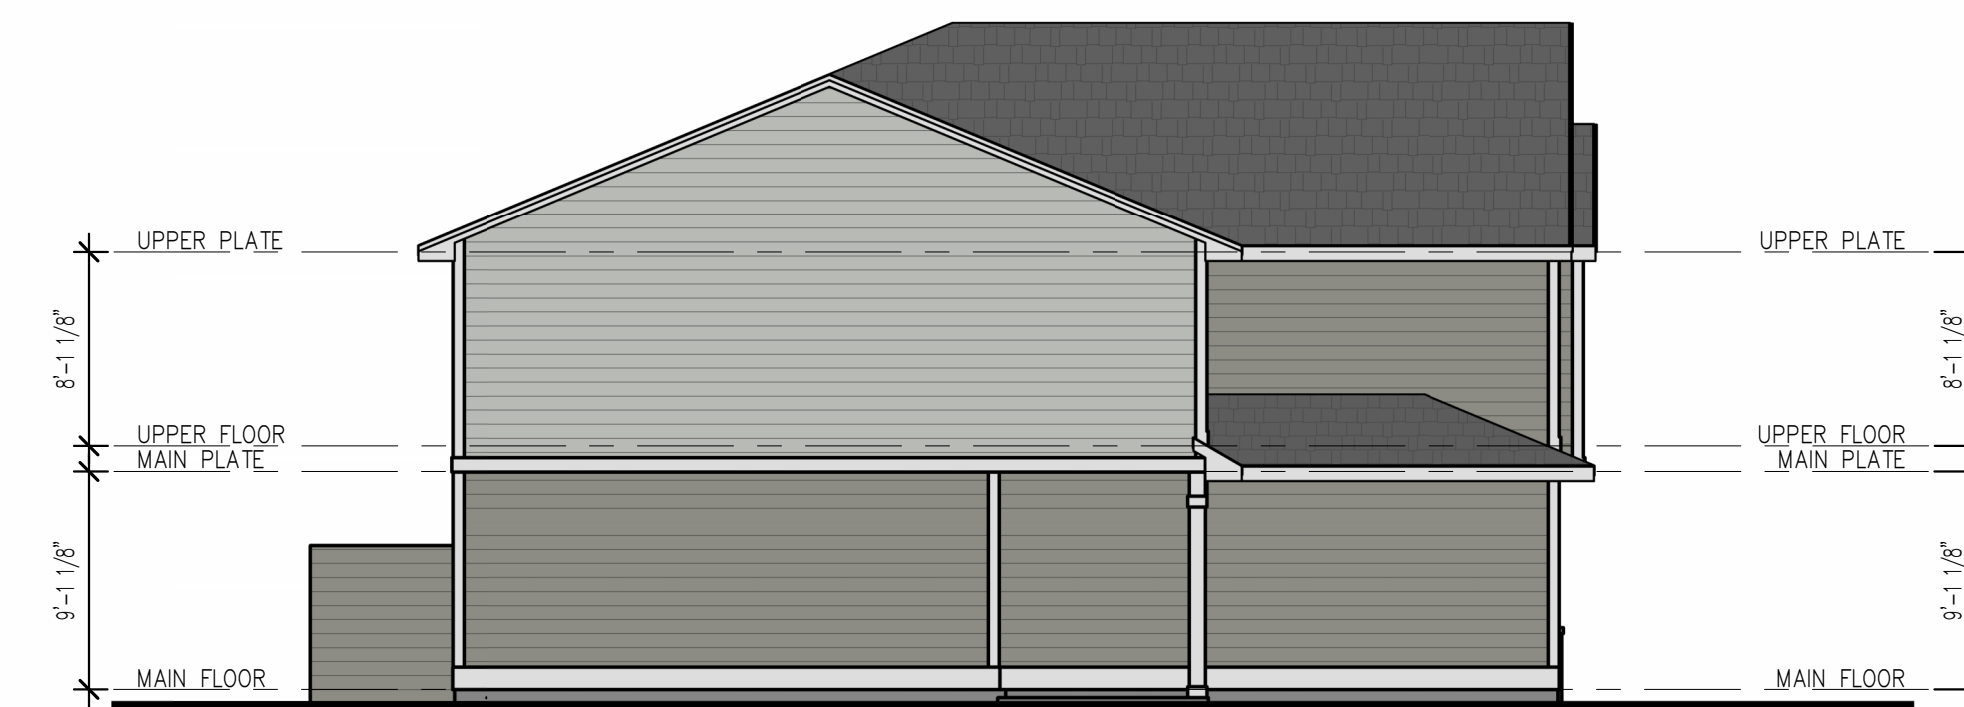

4 REAR ELEVATION – COLOR A
1/8" = 1'-0"

2 RIGHT ELEVATION – COLOR A
1/8" = 1'-0"

COLOR A LEGEND	
	COLOR 1: ROYAL ESTATE FLAGSTONE
	COLOR 2: ROYAL ESTATE STERLING

3 LEFT ELEVATION – COLOR A
1/8" = 1'-0"

1 FRONT ELEVATION – COLOR A
1/4" = 1'-0"

4 REAR ELEVATION – COLOR B
1/8" = 1'-0"

2 RIGHT ELEVATION – COLOR B
1/8" = 1'-0"

COLOR B LEGEND	
	COLOR 1: ROYAL ESTATE HARVARD SLATE
	COLOR 2: ROYAL ESTATE SAND

3 LEFT ELEVATION – COLOR B
1/8" = 1'-0"

1 FRONT ELEVATION – COLOR B
1/4" = 1'-0"