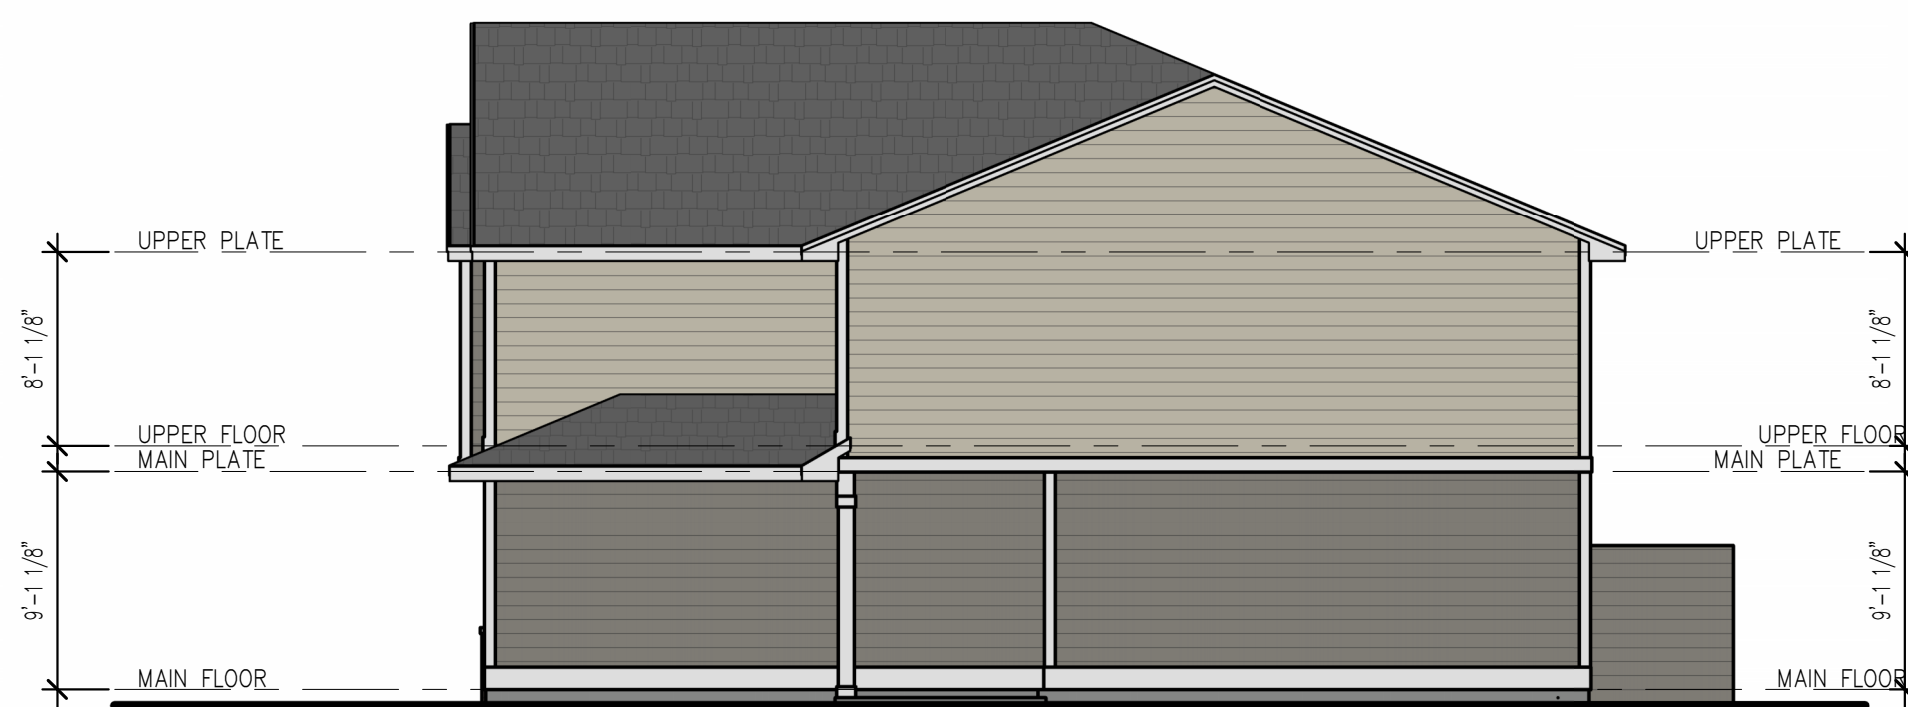

4 REAR ELEVATION – COLOR A
1/8" = 1'-0"

2 RIGHT ELEVATION – COLOR A
1/8" = 1'-0"

COLOR A LEGEND	
	COLOR 1: ROYAL ESTATE FLAGSTONE
	COLOR 2: ROYAL ESTATE STERLING

3 LEFT ELEVATION – COLOR A
1/8" = 1'-0"

1 FRONT ELEVATION – COLOR A
1/4" = 1'-0"

4 REAR ELEVATION – COLOR B
1/8" = 1'-0"

2 RIGHT ELEVATION – COLOR B
1/8" = 1'-0"

COLOR B LEGEND	
	COLOR 1: ROYAL ESTATE HARVARD SLATE
	COLOR 2: ROYAL ESTATE SAND

3 LEFT ELEVATION – COLOR B
1/8" = 1'-0"

1 FRONT ELEVATION – COLOR B
1/4" = 1'-0"