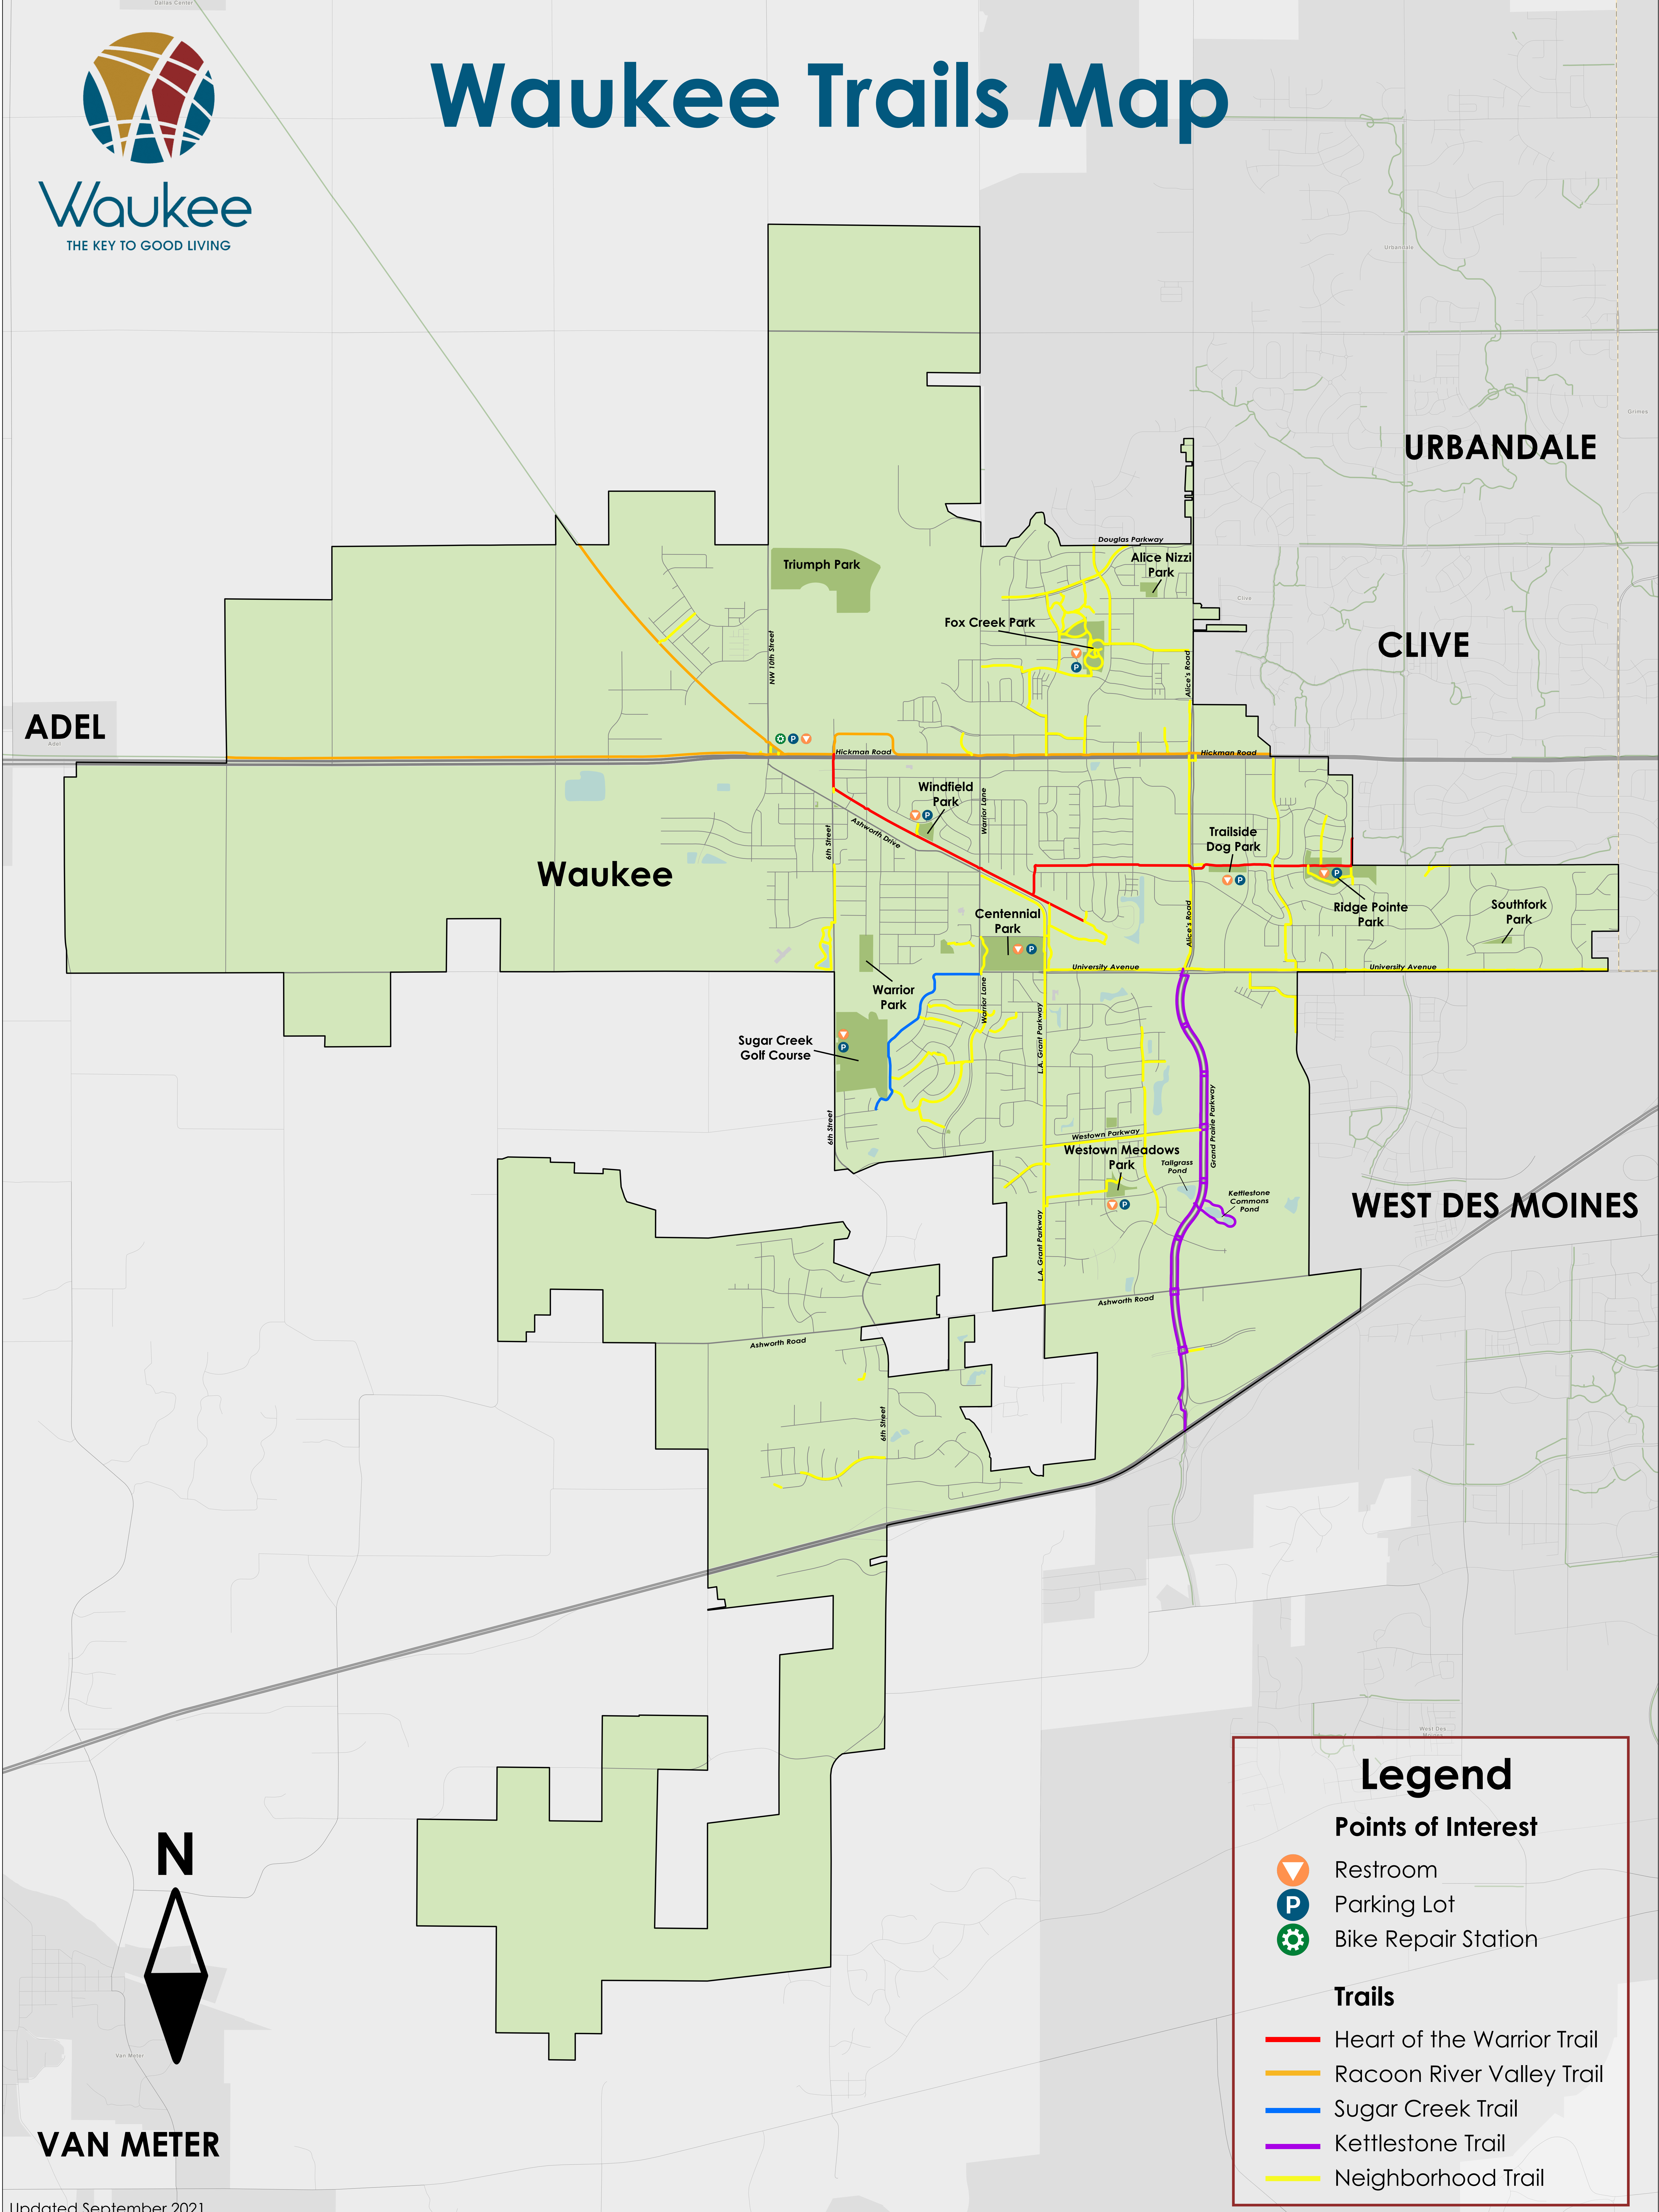

Waukee
THE KEY TO GOOD LIVING

Waukee Trails Map

ADEL

URBANDALE

CLIVE

Waukee

WEST DES MOINES

VAN METER

Legend

Points of Interest

-  Restroom
-  Parking Lot
-  Bike Repair Station

Trails

-  Heart of the Warrior Trail
-  Racoon River Valley Trail
-  Sugar Creek Trail
-  Kettlestone Trail
-  Neighborhood Trail